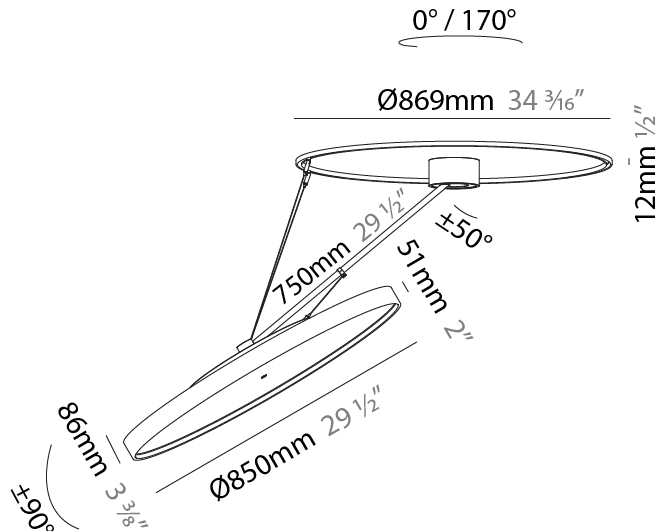

GENERAL

Series: Sign Diva Dancer
Subseries: Sign Diva Dancer
Brand: Prolicht
Division: Architectural
Mounting Type: Suspension
Mounting Location: Ceiling
Subcategory: Pendant

PHYSICAL

Shape: Round
Diameter (mm): 850
Diameter (in): 33 7/16
Height (mm): 870
Height (in): 34 1/4
Light Distribution: Adjustable / Direct
Weight (kg): 9.8
Weight (lbs): 21.56
Diffuser: PMMA - Opal / Micro-Prism / Sparkling Secret / Vintage Industrial
Fixture Finish: SSR / BKV / CWI / CRY / HAB / UFT / ITA / RUA / FTG / MYG / LOD / PUS / FRO / FUP / KIA / POP / BLS / SPG / MEY / GOH / GUM / CHC / COM / ABZ / JAG / OBR / MOS / ROR
Fixture Material: Extruded Aluminum / Steel

ELECTRICAL

Lamp Type: LED (Zhaga Standard)
Input Wattage (W): 96.8
Total Output Wattage (W): 76.8
Dimming: Tri-Mode (Non-Dimming and Phase Dimming (120Vac only) and 0-10V Dimming)
Driver Included: Yes
Driver Location: Integrated
Driver Type: Constant Current - Universal
Driver Class: Class 2
Input Voltage (V): 120 - 277
Constant Current (MA): 600

LED

Color Temperature (°K): 3000 / 3500 / 4000
Max. Delivered Lumen (lm): 11160 / 11388 / 11620
CRI: >90 CRI
Lamp Life (hrs): 50000

OPTICAL

Adjustability: Rotational Canopy 170°; Tilting Canopy ±50°; Tilting Head ±90°

RATINGS AND CERTIFICATIONS

Certified By: Certified for North American Standards
IP rating: IP20