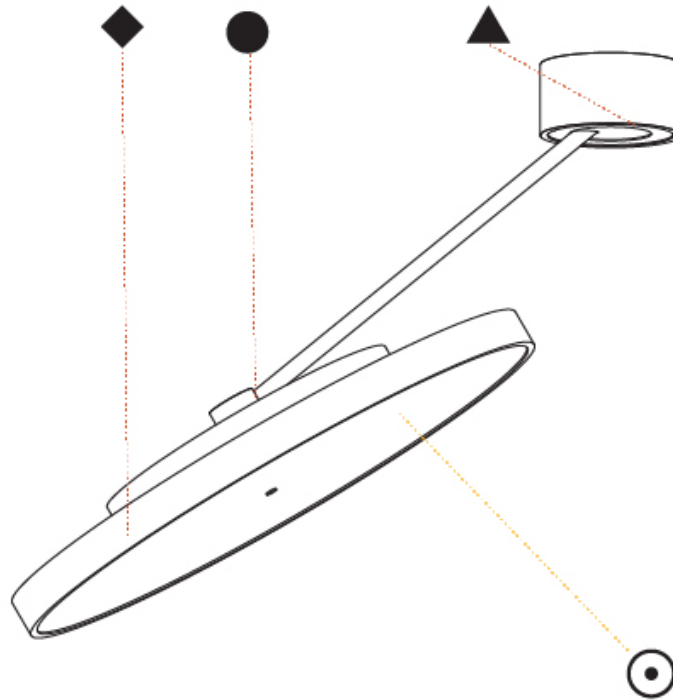

SIGN DIVA DANCER SUSPENSION

A300041-

PROJECT _____

TYPE _____

SPECIFIER _____

QUANTITY _____

DATE _____

A